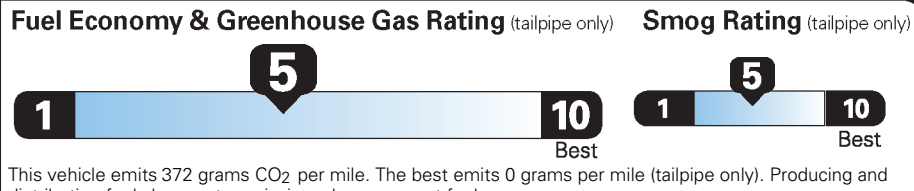

(MSRP)

EPA DOT Fuel Economy and Environment

Gasoline Vehicle

Fuel Economy

24 MPG
combined city/hwy

21 city

28 highway

4.2 gallons per 100 miles

Small SUVs range from 18 to 120 MPG. The best vehicle rates 136 MPGe.

You spend **\$1,000** more in fuel costs over 5 years compared to the average new vehicle.

Annual fuel cost **\$1,700**

This vehicle emits 372 grams CO₂ per mile. The best emits 0 grams per mile (tailpipe only). Producing and distributing fuel also create emissions; learn more at fueleconomy.gov.