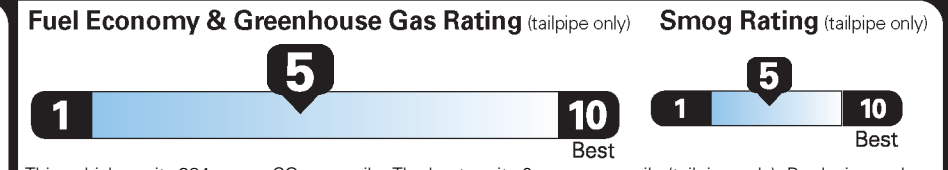

This vehicle emits 384 grams CO₂ per mile. The best emits 0 grams per mile (tailpipe only). Producing and distributing fuel also create emissions; learn more at fuelconomy.gov.

Actual results will vary for many reasons, including driving conditions and how you drive and maintain your vehicle. The average new vehicle gets 27 MPG and costs $7,500 to fuel over 5 years. Cost estimates are based on 15,000 miles per year at $2.70 per gallon. MPGe is miles per gasoline gallon equivalent. Vehicle emissions are a significant cause of climate change and smog.

fuelconomy.gov