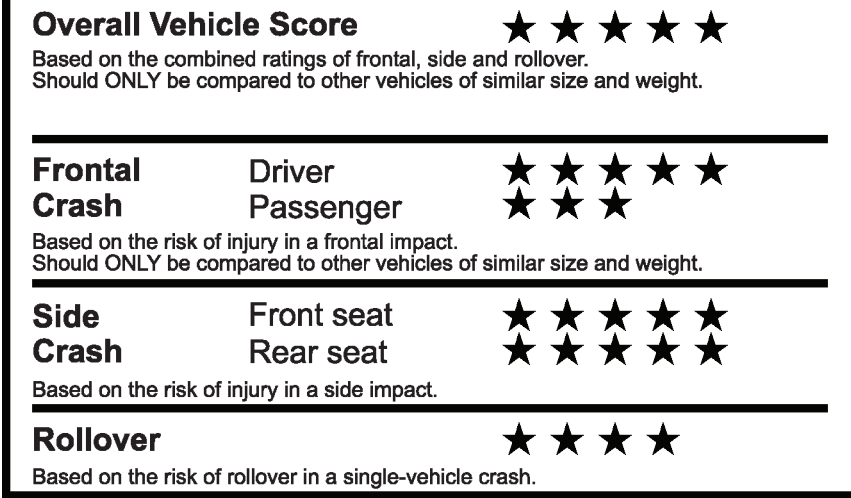

GOVERNMENT 5-STAR SAFETY RATINGS

Star ratings range from 1 to 5 stars (★★★★★), with 5 being the highest. Source: National Highway Traffic Safety Administration (NHTSA). www.safercar.gov or 1-888-327-4236

WARNING: Operating, servicing and maintaining a passenger vehicle, pickup truck, van, or off-road vehicle can expose you to chemicals including engine exhaust, carbon monoxide, phthalates, and lead, which are known to the State of California to cause cancer and birth defects or other reproductive harm. To minimize exposure, avoid breathing exhaust, do not idle the engine except as necessary, service your vehicle in a well-ventilated area and wear gloves or wash your hands frequently when servicing your vehicle. For more information go to www.P65Warnings.ca.gov/passenger-vehicle.

THE LINCOLN WAY™ APP

Your Dashboard of Services & Features

Download the Lincoln Way app* and you can:

- Remotely start, lock and unlock your vehicle
- Locate your vehicle and check approximate fuel range
- Receive vehicle health alerts

The Lincoln Connect™ modem is active and sending vehicle data (e.g., diagnostics) to Lincoln. See in-vehicle Settings for connectivity options.

*Compatible with select smartphone platforms. Lincoln Connect service required (see App Terms for more information). Connected service and related feature functionality is subject to compatible AT&T-network availability. Evolving technology/cellular networks may affect functionality and availability, or continued provision of some features, prohibiting them from functioning. Message and data rates may apply. See your local Lincoln website for our privacy policy.

Lincoln Protect™

Insist on Lincoln Protect! The only extended service plan fully backed by Lincoln and honored at every Lincoln dealership in the U.S., Canada and Mexico. See your Lincoln dealer or visit www.LincolnOwner.com

SCAN OR TEXT 3LLR605549 TO 59173

www.lincoln.com/help/privacy-terms/