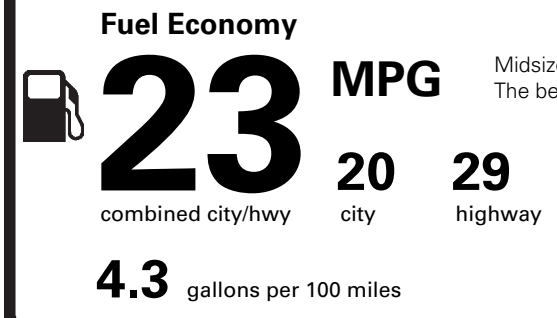

KJ061 N RD 2X 015 000180 09 06 19

EPA DOT Fuel Economy and Environment

Gasoline Vehicle

Midsized Cars range from 12 to 136 MPG. The best vehicle rates 136 MPGe.

You spend **\$1,250** more in fuel costs over 5 years compared to the average new vehicle.